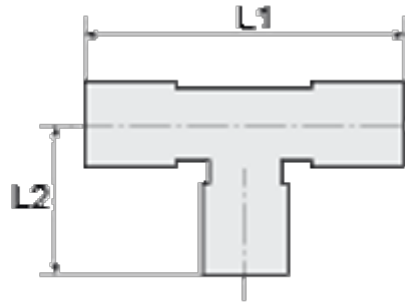

Article number: 5865501410ES

Description: Stainless steel Tee 55.014-10 - Ø10/G 1/4"/Ø10

## Measures

---

a/f = -

L1 = 50

L2 = 25.5

NV = 16